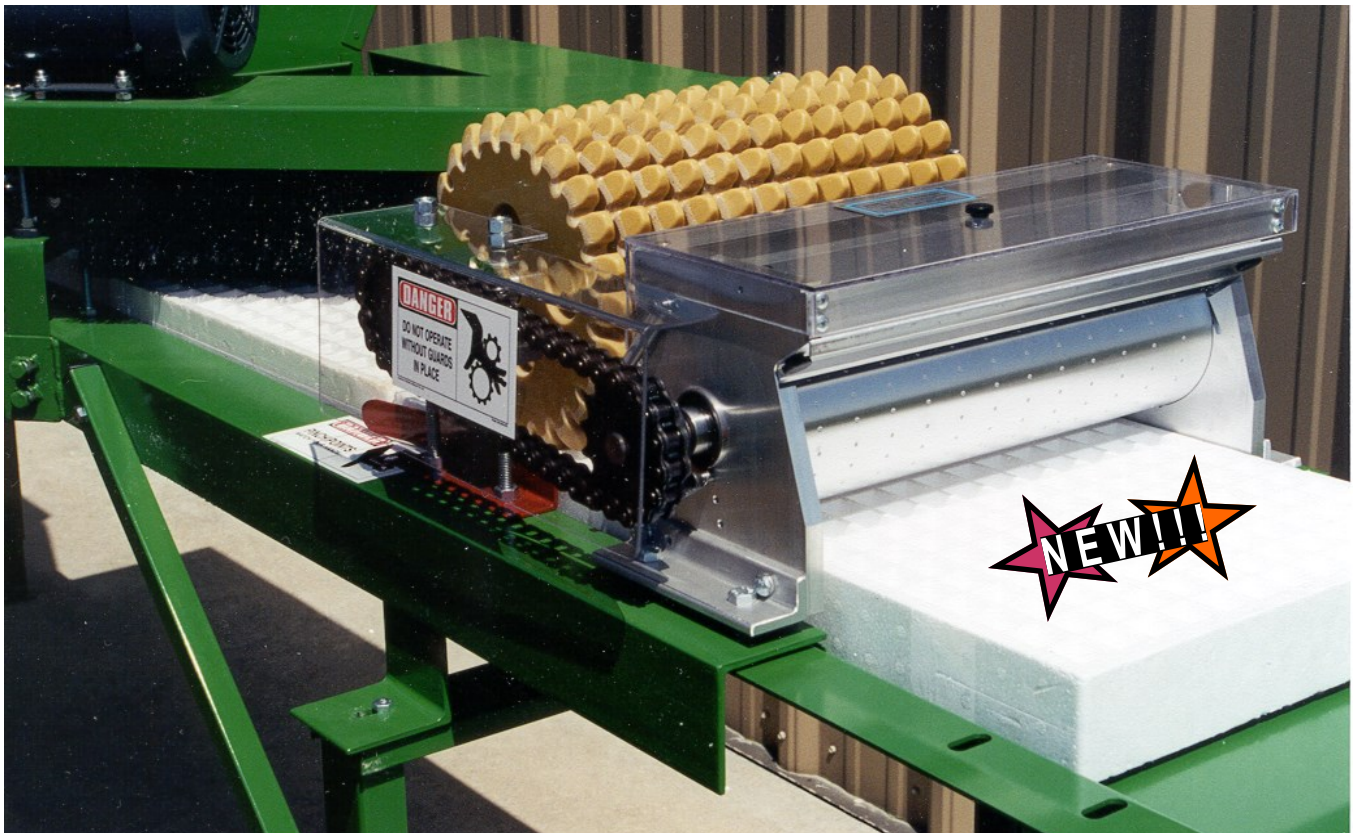

BERRY ROTARY CAVITY SEEDER

The State of the Art in Automatic Seeding Equipment

- * Unmatched Speed and Accuracy. . .Up to 500 trays or more per hour with greater than 99% accuracy!
- * Completely Automatic
- * Simple To Set Up and Operate
- * Produced on State of the Art Robotic Machining Centers and Turning Centers
- * Proudly Made in the U. S. A.

SEEDER ONLY - \$3,185
ROLLING DIBBLER - \$1,095

**Complete System
Only: \$10,875**

**ROLLING DIBBLER
ONLY: \$1,095**

SEEDER ONLY: \$3,185

**Combo Loader-Filler
Only: \$6,595**

Available From:
Berry Seeder Company
1442 Salem Church Road
Elizabeth City, NC 27909
Phone: (800) 327-3239